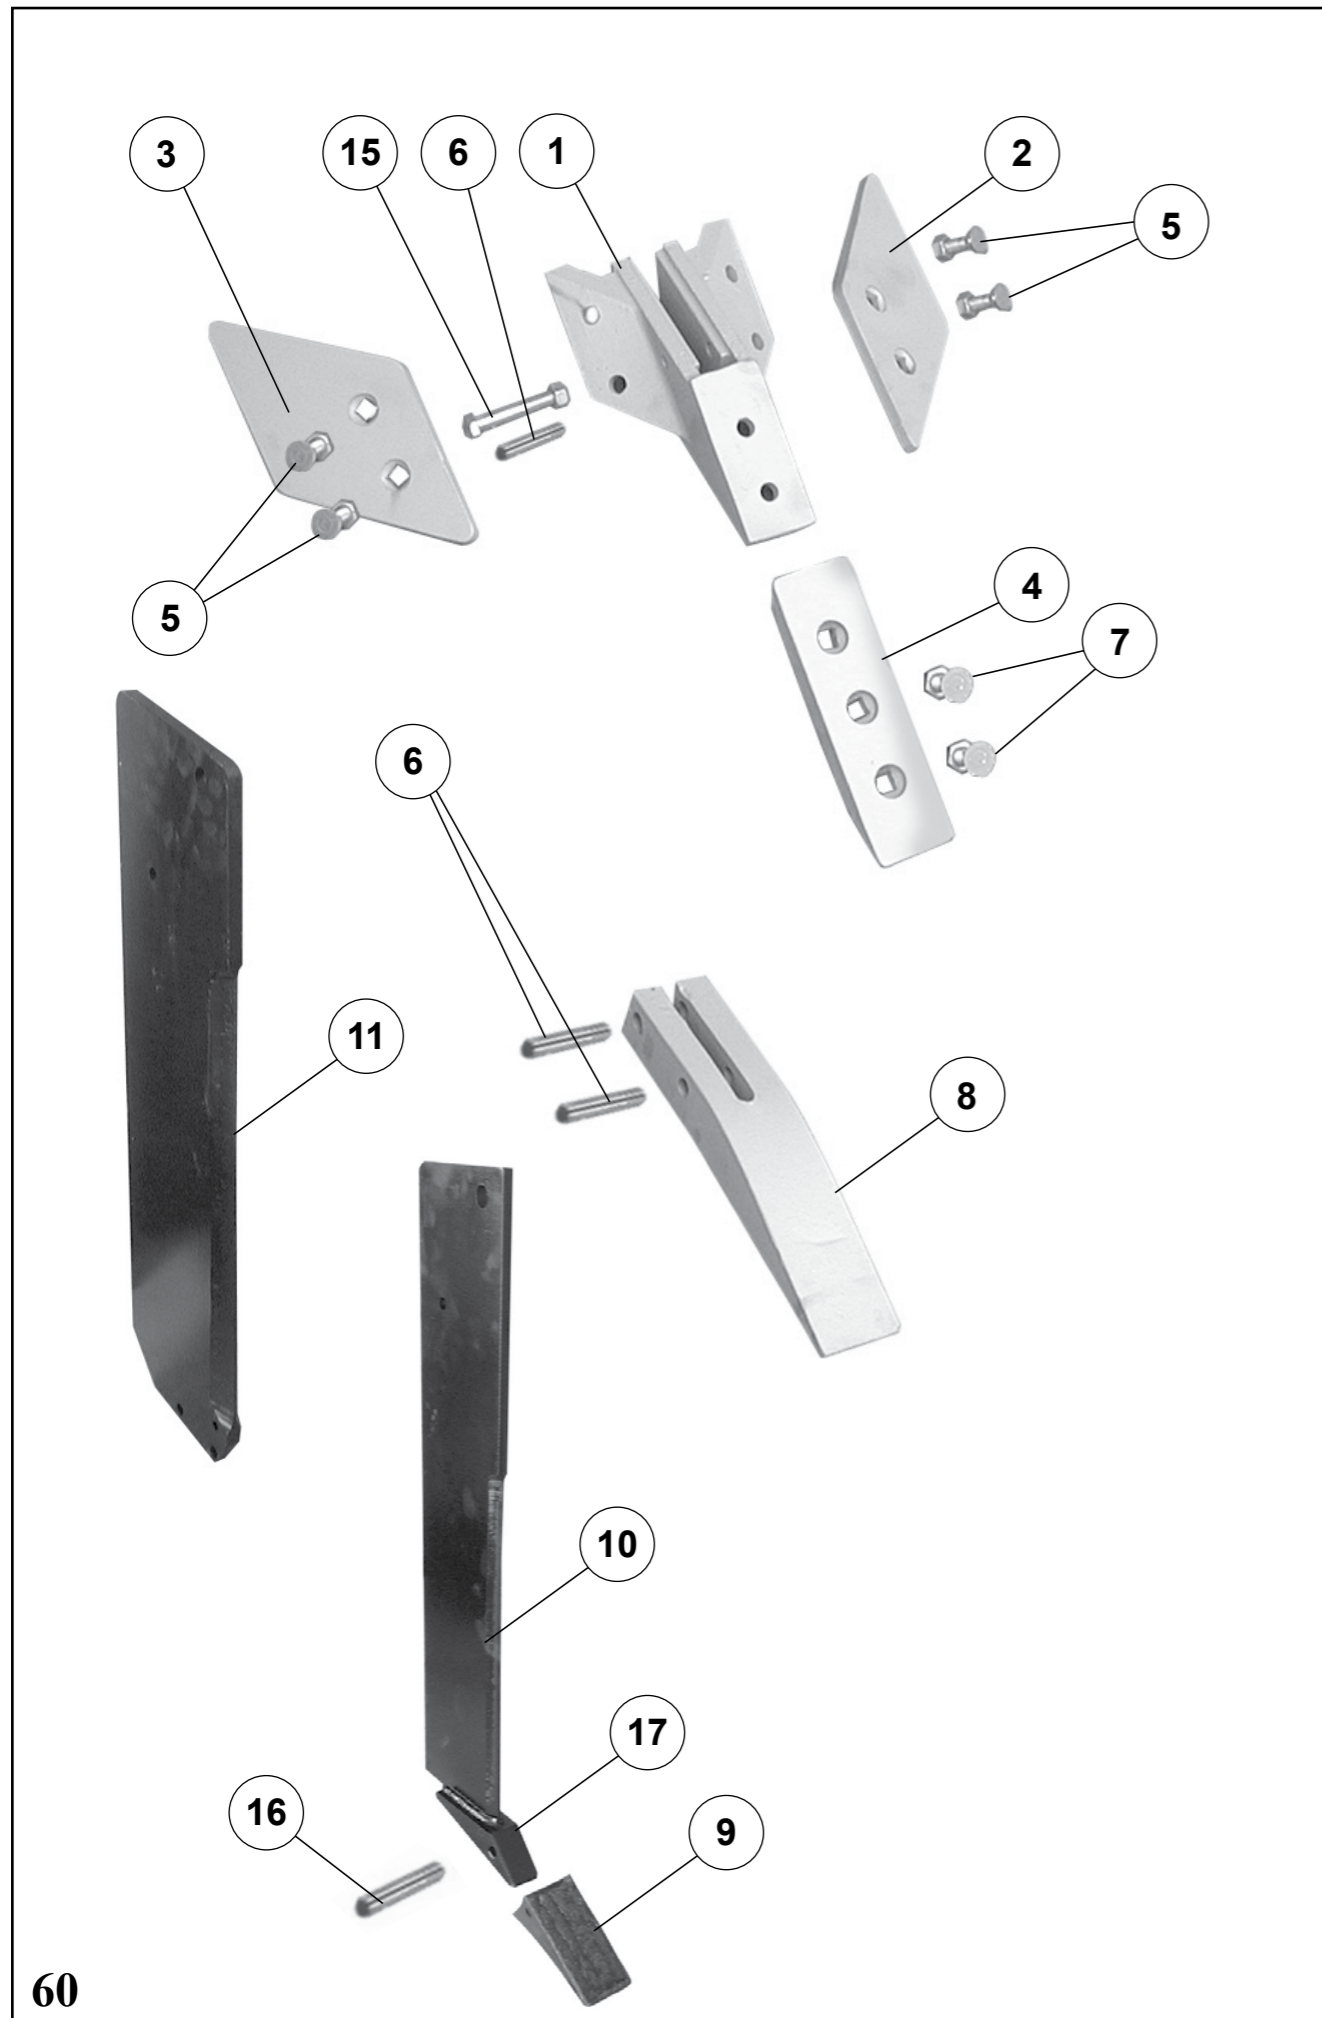

Potato Moulder

No	Part Number	Description
1	210310	Clamp Plate
2	7124	Bolts M16 x 150
3	200980	Rigid Tine 50mm
	200982	Rigid Tine 70mm
4	200604	Support Bracket
5	200602	Left Wing
6	200603	Right Wing
7	200601	Moulder Body
8	7030	Wing Bolt & Washer (CSK) 7/16" x 1 1/2"
9	204080	Reversible Point
10	7007	Point Bolt (CSK) 7/16" x 1 3/4"
	200600	Moulder Complete No 4, 5, 6, 7, & 8
11	7009	Stalk to Moulder Bolt 7/16" x 2"
12	202600	Mackay Moulder
13	202950	M/F Ridger Assembly
14	202951	M/F Ducks Bill Point

Soil Aeration Toes and Blades

No	Part Number	Description
1	440113	Saddle
2	440111	Left Wing 4"
3	440112	Right Wing 4"
4	440110	Reversible Point
5	7005	Bolt (CSK) 7/16" x 1 1/4"
6	7552	Roll Pin 1/2" x 2"
7	7006	Bolt (CSK) 7/16" x 1 1/2"
8	440108	Plane Toe
9	440102	Rata Subsoiler Replaceable Toe
	440103	Rata Subsoiler Replaceable Toe 150 Wide
	440104	NiHard Wear Strip
10	440114	Rata Subsoiler Leg C/W Toe
11	440115	Klough Subsoiler Leg
12	440100	Panbuster Point 420 x 75mm (2 Holes)
13	440107	Panbuster Point 420 x 75mm (3 Holes)
14	7020	Panbuster Point Bolt 5/8" x 3"
15	7087	M12 x 70 Bolt
16	7555	M10 x 50 Roll Pin
17	440106	Weld On Foot
18	440109	M/F Point 300 x 65