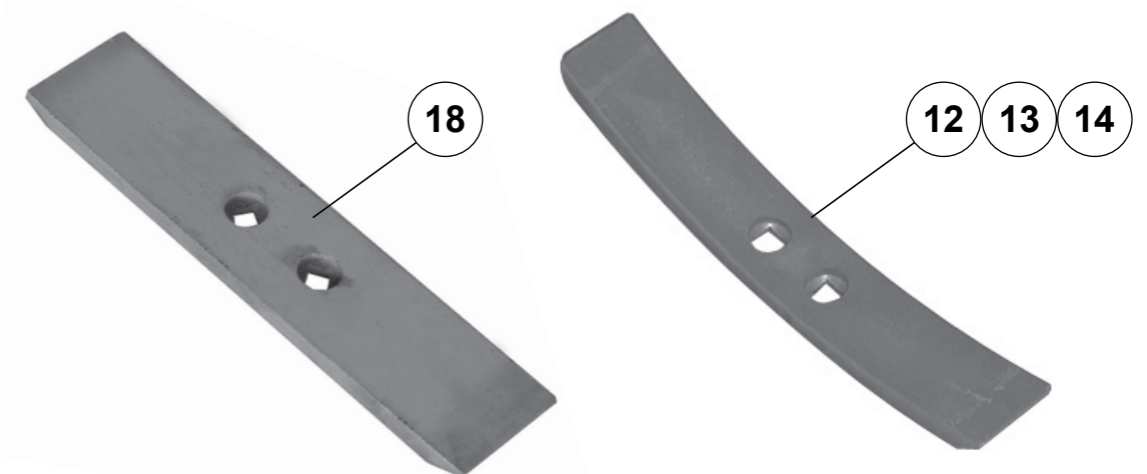

Potato Moulder

No	Part Number	Description
1	210310	Clamp Plate
2	7124	Bolts M16 x 150
3	200980	Rigid Tine 50mm
	200982	Rigid Tine 70mm
4	200604	Support Bracket
5	200602	Left Wing
6	200603	Right Wing
7	200601	Moulder Body
8	7030	Wing Bolt & Washer (CSK) 7/16" x 1 1/2"
9	204080	Reversible Point
10	7007	Point Bolt (CSK) 7/16" x 1 3/4"
	200600	Moulder Complete No 4, 5, 6, 7, & 8
11	7009	Stalk to Moulder Bolt 7/16" x 2"
12	202600	Mackay Moulder
13	202950	M/F Ridger Assembly
14	202951	M/F Ducks Bill Point

Soil Aeration Toes and Blades

No	Part Number	Description
1	440113	Saddle
2	440111	Left Wing 4"
3	440112	Right Wing 4"
4	440110	Reversible Point
5	7005	Bolt (CSK) 7/16" x 1 1/4"
6	7552	Roll Pin 1/2" x 2"
7	7006	Bolt (CSK) 7/16" x 1 1/2"
8	440108	Plane Toe
9	440102	Rata Subsoiler Replaceable Toe
	440103	Rata Subsoiler Replaceable Toe 150 Wide
	440104	NiHard Wear Strip
10	440114	Rata Subsoiler Leg C/W Toe
11	440115	Klough Subsoiler Leg
12	440100	Panbuster Point 420 x 75mm (2 Holes)
13	440107	Panbuster Point 420 x 75mm (3 Holes)
14	7020	Panbuster Point Bolt 5/8" x 3"
15	7087	M12 x 70 Bolt
16	7555	M10 x 50 Roll Pin
17	440106	Weld On Foot
18	440109	M/F Point 300 x 65