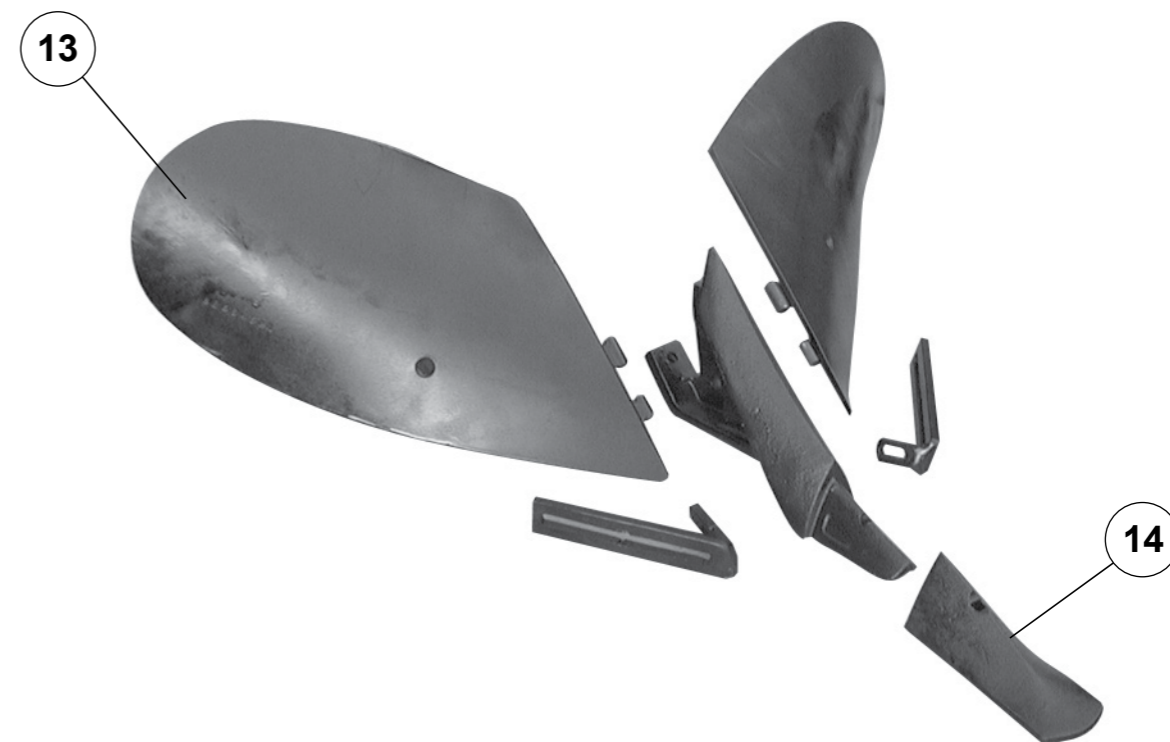

Potato Moulder

No	Part Number	Description
1	210310	Clamp Plate
2	7124	Bolts M16 x 150
3	200980	Rigid Tine 50mm
	200982	Rigid Tine 70mm
4	200604	Support Bracket
5	200602	Left Wing
6	200603	Right Wing
7	200601	Moulder Body
8	7030	Wing Bolt & Washer (CSK) 7/16" x 1 1/2"
9	204080	Reversible Point
10	7007	Point Bolt (CSK) 7/16" x 1 3/4"
	200600	Moulder Complete No 4, 5, 6, 7, & 8
11	7009	Stalk to Moulder Bolt 7/16" x 2"
12	202600	Mackay Moulder
13	202950	M/F Ridger Assembly
14	202951	M/F Ducks Bill Point

Soil Aeration Toes and Blades

No	Part Number	Description
1	440113	Saddle
2	440111	Left Wing 4"
3	440112	Right Wing 4"
4	440110	Reversible Point
5	7005	Bolt (CSK) 7/16" x 1 1/4"
6	7552	Roll Pin 1/2" x 2"
7	7006	Bolt (CSK) 7/16" x 1 1/2"
8	440108	Plane Toe
9	440102	Rata Subsoiler Replaceable Toe
	440103	Rata Subsoiler Replaceable Toe 150 Wide
	440104	NiHard Wear Strip
10	440114	Rata Subsoiler Leg C/W Toe
11	440115	Klough Subsoiler Leg
12	440100	Panbuster Point 420 x 75mm (2 Holes)
13	440107	Panbuster Point 420 x 75mm (3 Holes)
14	7020	Panbuster Point Bolt 5/8" x 3"
15	7087	M12 x 70 Bolt
16	7555	M10 x 50 Roll Pin
17	440106	Weld On Foot
18	440109	M/F Point 300 x 65