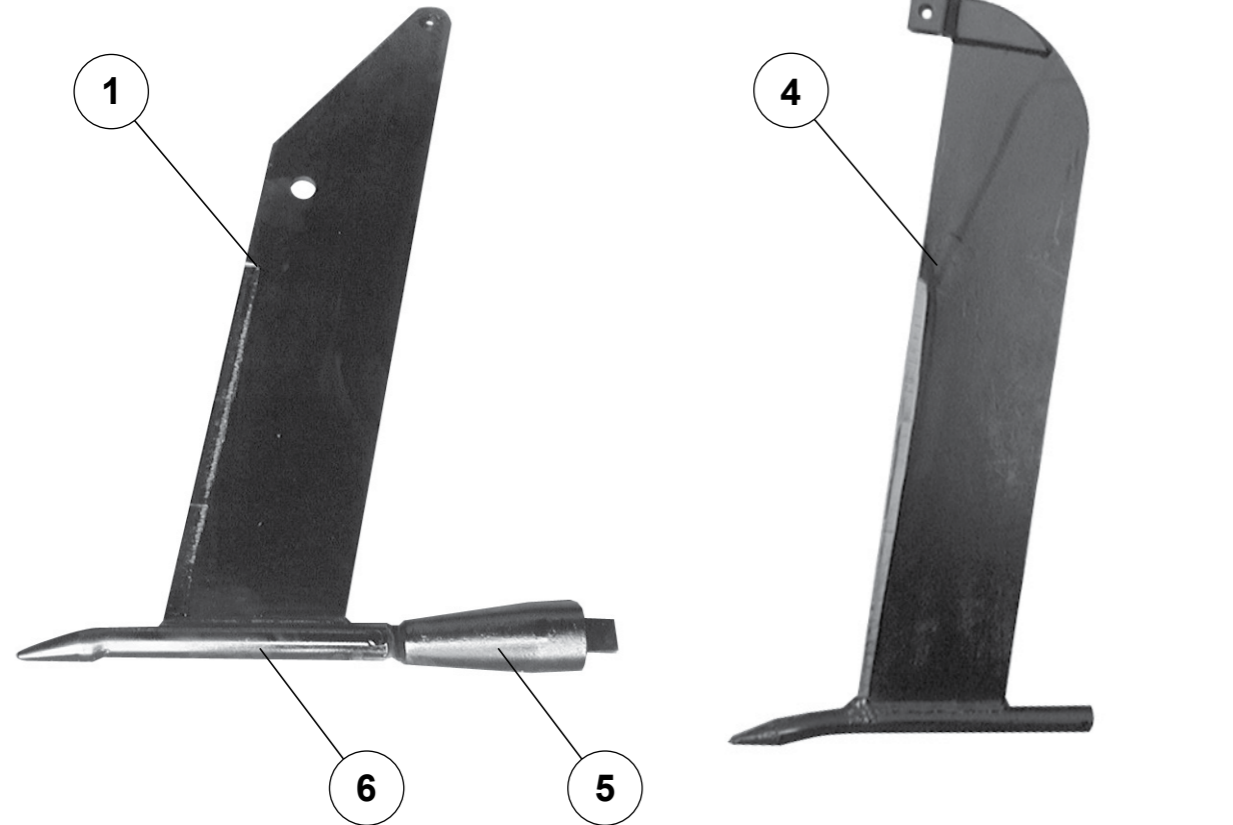

Moleploughs

Moleplough Blades and Parts

No	Part Number	Description
1	460102	Access Mole Blade C/W Torpedo
2	460103	Mole Blade Hydraulic C/W Torpedo
3	460104	Trip Mole Blade C/W Torpedo
4	460105	Klough Mole Blade C/W Torpedo
5	460125	2 1/2" Plug
	460126	3" Plug
	460127	4" Plug
6	460115	Torpedo Klough 500mm x 40mm dia
	460116	Torpedo Rata 400mm x 40mm dia
	460117	Torpedo 500mm x 50mm dia
7	460118	Plug Rivet - Rata
	7552	Plug Pin Roll Pin 1/2" x 2"
8	460114	Blade Bush (Hard)
	460106	Repair Blade C/W Torpedo 350 x 200